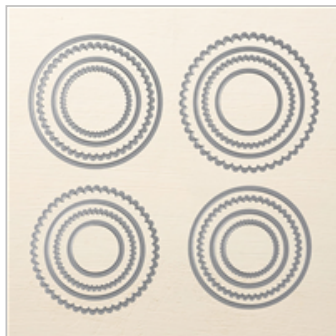

Feb 25, 2020

Ann Schach

kimschach@msn.com

www.stampinchic.com

Big Shot

143263

\$110.00

Layering Circles Dies