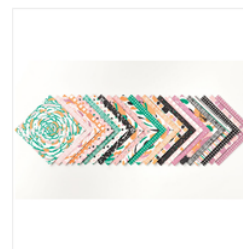

Blushing Bride A4
Cardstock -
131287

Price: £8.75

Blushing Bride
Classic Stampin'
Pad - 131172

Price: £6.00

Playful Palette
Designer Series
Paper Stack -
141657

Price: £9.00

Subtles Enamel
Shapes - 141679

Price: £8.25