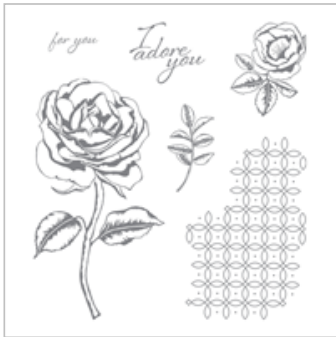

# Supply List

Mar 17, 2018

Tami White  
[tami@stampwithtami.com](mailto:tami@stampwithtami.com)  
[www.stampwithtami.com](http://www.stampwithtami.com)

Graceful Garden  
Clear-Mount Stamp  
Set

143849

Birthday Blooms  
Clear-Mount Stamp  
Set