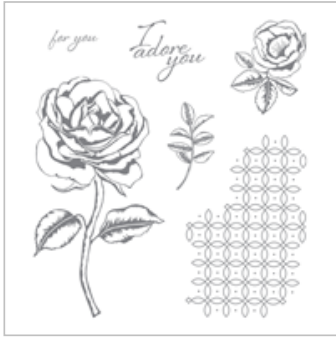

# Supply List

Sep 23, 2019

Tami White  
[tami@stampwithtami.com](mailto:tami@stampwithtami.com)  
[www.stampwithtami.com](http://www.stampwithtami.com)

Graceful Garden  
Clear-Mount Stamp

Set  
143849

Birthday Blooms  
Clear-Mount Stamp

Set  
140658

Basic Black Archival  
Stampin' Pad

140931

Whisper White 8-1/2"  
X 11" Cardstock

100730

Crumb Cake 8-1/2"  
11" Cardstock

120953

Window Sheets