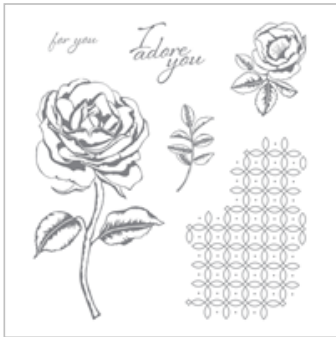

Supply List

May 24, 2018

Tami White
tami@stampwithtami.com
www.stampwithtami.com

Graceful Garden
Clear-Mount Stamp
Set

143849

Birthday Blooms
Clear-Mount Stamp
Set

140658

Basic Black Archival
Stampin' Pad