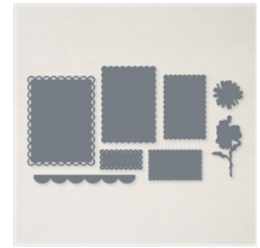

Price: \$45.00

Cup Of Tea
Photopolymer
Stamp Set
(English) - 158661

Price: \$23.00

Teacup Dies -
160186

Price: \$27.00

Scalloped
Contours Dies -
155560

Price: \$35.00

2022-2024 In
Color™ 6" X 6"
(15.2 X 15.2 Cm)
Designer Series
Paper - 159253

Price: \$12.00

Fine Sparkle
Adhesive Backed
Gems - 159967

Price: \$7.50

Sweet Sorbet
Classic Stampin'
Pad - 159216

Price: \$8.00

Granny Apple
Green Classic
Stampin' Pad -
147095

Price: \$8.00

Basic White 8-1/2"
X 11" Cardstock -
159276