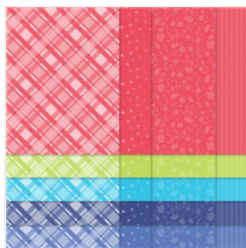

Price: \$45.00

Cup Of Tea
Photopolymer
Stamp Set
(English) - 158661

Price: \$23.00

Teacup Dies -
160186

Price: \$27.00

Scalloped
Contours Dies -
155560

Price: \$35.00

2022-2024 In
Color™ 6" X 6"
(15.2 X 15.2 Cm)
Designer Series
Paper - 159253

Price: \$12.00

Fine Sparkle
Adhesive Backed
Gems - 159967

Price: \$7.50

Sweet Sorbet
Classic Stampin'
Pad - 159216

Price: \$8.00

Granny Apple
Green Classic
Stampin' Pad -
147095

Price: \$8.00

Basic White 8-1/2"
X 11" Cardstock -
159276