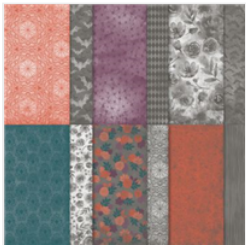

[Real Red 8-1/2" X 11" Cardstock - 102482](#)

Price: \$8.75

[Itty Bitty Christmas Cling Stamp Set \(En\) - 150513](#)

Price: \$22.00

[Subtle 3D Embossing Folder - 151775](#)

Price: \$10.00

[Whisper White 8-1/2" X 11" Cardstock - 100730](#)

Price: \$9.75

[Magic In This Night Designer Series Paper - 153517](#)

Price: \$11.50

[Black Glitter Paper - 153518](#)

Price: \$6.00

[Festive Corners Photopolymer Stamp Set \(English\) - 153462](#)

Price: \$17.00