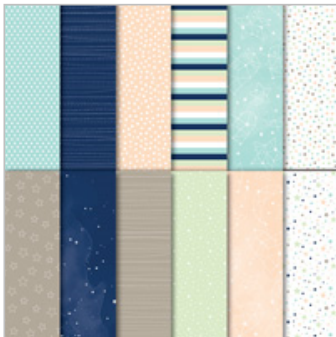

\$11.00

Tropical Escape 6" X 6" (15.2 X 15.2 Cm) Designer Series Paper

Designer Series Paper

Paper

146916

\$11.00

Twinkle Twinkle Designer Series Paper

Paper

146284

\$11.00

Under The Mistletoe Designer Series Paper

Paper

146921

\$11.00

Wood Textures Designer Series Paper Stack

Paper Stack