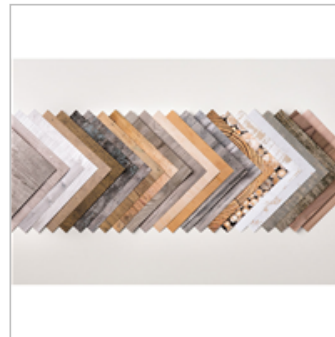

146284

\$11.00

Under The Mistletoe Designer Series Paper

Paper

146921

\$11.00

Wood Textures Designer Series Paper Stack

Paper Stack