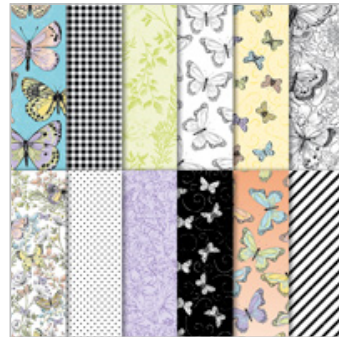

Botanical Butterfly
Designer Series
Paper

149622

$0.00