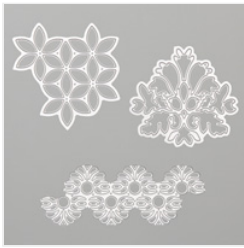

Supply List

Jun 1, 2023

Tina Rappe

6082899271

tinarappe@charter.net

www.stampinstudio.com

Tasteful
Backgrounds Dies
- 149545

Price: $30.00