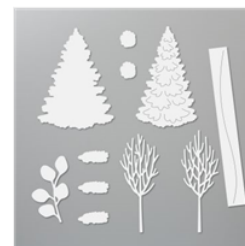

Sale: \$9.45

Price: ~~\$10.50~~

[Scalloped Tag Topper Punch - 133324](#)

Sale: \$20.70

Price: ~~\$23.00~~

[In The Woods Dies - 151809](#)

Sale: \$29.70

Price: ~~\$33.00~~