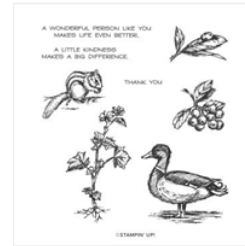

[Field Journal Cling Stamp Set - 152609](#)

Sale: $19.80

Price: ~~$22.00~~