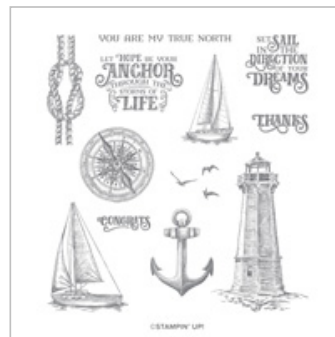

Supply List

Jun 24, 2019

France "Frenchie" Martin

936-646-2070

frenchiestamps@hotmail.com

<http://www.frenchiestamps.com>

[Animal Outing Clear-Mount Stamp Set](#)

146600

[Fable Friends Cling Stamp Set](#)

148670

[Good Morning Magnolia Cling Stamp Set](#)

149298

[Bloom & Grow Photopolymer Stamp Set](#)

149229

[To A Wild Rose Photopolymer Stamp Set](#)

149452