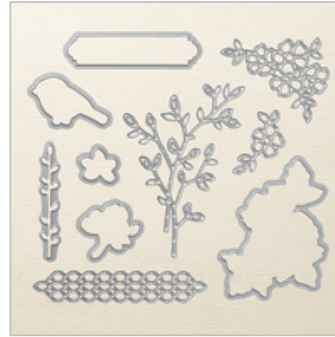

145929

\$18.00

Layering Ovals Dies

141706

\$35.00

Petals & More Thinlits Dies

145655

\$34.00

Layered Leaves Dynamic Textured Impressions Embossing Folder

143704

\$9.00

Garden Trellis Textured Impressions Embossing Folder

143741

\$7.50

Touches Of Nature Elements

144216