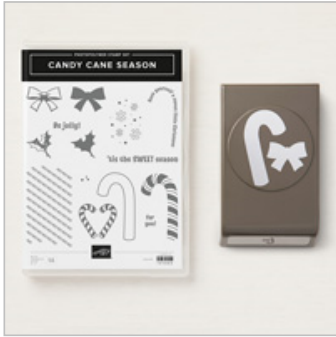

Supply List

Aug 19, 2019

Rick Adkins

256-393-2795

rick@rckinsmonstudio.net

www.rckinsmonstudio.stampinup.net

[Candy Cane Season
Photopolymer Bundle](#)

149927

\$31.50

[Garden Green 8-1/2"
X 11" Cardstock](#)

102584

\$8.75

[Very Vanilla 8-1/2" X
11" Cardstock](#)

101650

\$9.75

[Crumb Cake 8-1/2" X
11" Cardstock](#)