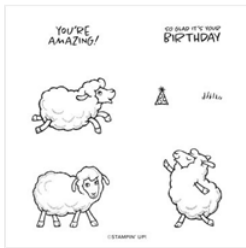

Supply List

Sep 23, 2021

Lisa Ann Bernard

(707) 513-7718

lisa@queenbcreations.net

<http://www.queenbcreations.net>

[Counting Sheep Cling Stamp Set \(English\) - 156591](#)

Price: \$0.00

[Sheep Dies - 156600](#)

Price: \$0.00

[Stitched So Sweetly Dies - 151690](#)

Price: \$32.00

[Smoky Slate 8-1/2" X 11" Cardstock - 131202](#)

Price: \$8.75

[Basic Gray 8-1/2" X 11" Cardstock - 121044](#)

Price: \$8.75