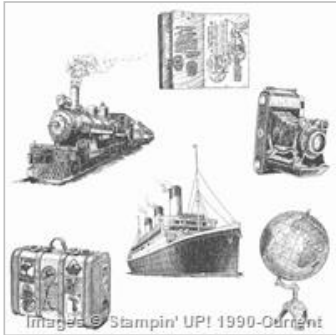

Supply List

Nov 17, 2017

Diana Carr

acarrdian@gmail.com

www.secretlifeofpaper.com

[Traveler Clear-Mount Stamp Set](#)

134513