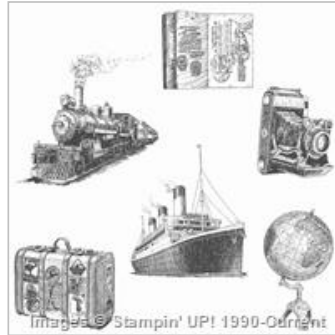

# Supply List

Nov 17, 2017

Diana Carr

[acarrdian@gmail.com](mailto:acarrdian@gmail.com)

[www.secretlifeofpaper.com](http://www.secretlifeofpaper.com)

[Traveler Clear-Mount Stamp Set](#)

134513

[Traveler Wood-Mount Stamp Set](#)

134510

[Build A Birthday Photopolymer Stamp Set](#)

138646

[Night Of Navy 8-1/2" X 11" Cardstock](#)

100867

[Night Of Navy Classic Stampin' Pad](#)

126970

[Pacific Point 8-1/2" X 11" Cardstock](#)