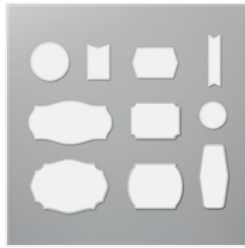

Supply List

Feb 28, 2021

Place Order

joanneewade@hotmail.com

[Detailed Hearts Dies - 151440](#)

Price: £27.00

[Tasteful Labels Dies - 152886](#)

Price: £29.00

[Heart To Heart Photopolymer Stamp Set - 151427](#)

Price: £16.00

[Real Red A4 Cardstock - 106578](#)

Price: £8.25

[Basic White A4 Cardstock - 159228](#)

Price: £9.00

[Blending Brushes - 153611](#)

Price: £11.25