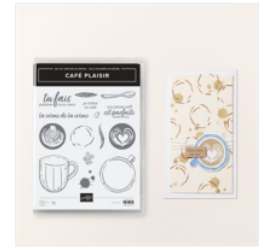

A Little Latte 12" X  
12" (30.5 X 30.5  
Cm) Designer  
Series Paper -  
163453

Price: \$17.00

Adhesive-Backed  
Swirl Dots -  
163464

Price: \$11.00

Natural 3/8" (1  
Cm) Polka Dot  
Trim - 163465

Price: \$13.75

Café Plaisir  
Photopolymer  
Stamp Set  
(French) - 163457

Price: \$28.00

Early Espresso  
Classic Stampin'  
Pad - 126974

Price: \$8.50

Pecan Pie Classic  
Stampin' Pad -  
161665

Price: \$12.25

Basic White 8-1/2"  
X 11" Cardstock -  
159276