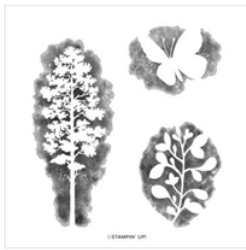

Supply List

Feb 19, 2025

Barb Brimhall

360-713-7153

barb@bzbstamper.com

<http://bzbstamper.com>

[Amazing Silhouettes Cling Stamp Set - 157814](#)

[Happy & Heartfelt Cling Stamp Set \(English\) - 158005](#)

[Blushing Bride Classic Stampin' Pad - 147100](#)

[Tuxedo Black Memento Ink Pad - 132708](#)

[Basic White 8-1/2 X 11 Cardstock - 159276](#)

[Blushing Bride 8-1/2 X 11 Cardstock - 131198](#)

[Sweet Talk 12 X 12 \(30.5 X 30.5 Cm\) Designer Series Paper - 157616](#)