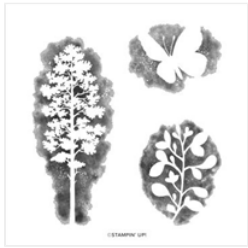

# Supply List

May 16, 2022

Barb Brimhall

360-713-7153

[barb@bzbstamper.com](mailto:barb@bzbstamper.com)

<http://bzbstamper.com>

Amazing Silhouettes Cling Stamp Set - 157814

Happy & Heartfelt Cling Stamp Set (English) - 158005

Blushing Bride Classic Stampin' Pad - 147100

Tuxedo Black Memento Ink Pad - 132708

Basic White 8-1/2" X 11" Cardstock - 159276

Blushing Bride 8-1/2" X 11" Cardstock - 131198

Sweet Talk 12" X 12" (30.5 X 30.5 Cm) Designer Series Paper - 157616