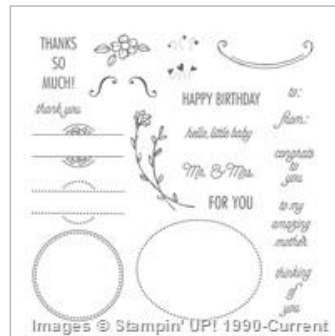

Supply List

May 23, 2018

Kathie Durgan

509-869-5126

durgans@comcast.net

stampwithkathie.com

Set
142992
$21.00

[That's The Tag](#)
Photopolymer Stamp

Set
142918
$17.00

Set
143272
$0.00

138337
$8.00