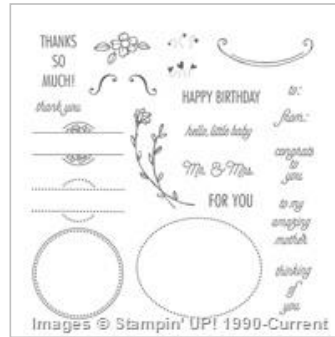

Set

142992

\$21.00

That's The Tag

Photopolymer Stamp

Set

142918

\$17.00