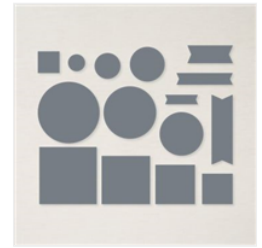

Scalloped
Contours Dies -
155560

Price: \$35.00

Stylish Shapes
Dies - 159183

Price: \$30.00

Rhinestone Basic
Jewels - 144220

Price: \$6.00

Multipurpose
Liquid Glue -
110755

Price: \$4.00