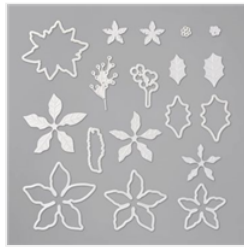

Supply List

Mar 16, 2025

Tracy Bradley

tracy@stampingwithtracy.com

www.stampingwithtracy.com

[Snowflake
Splendor Designer
Series Paper -
153512](#)

Sale: \$9.20

Price: \$41.50

[Poinsettia Dies -
153522](#)

Price: \$36.00

[Banner Year
Photopolymer
Stamp Set
\(English\) - 153464](#)

Price: \$17.00

[Snow Time Dies -
153564](#)

Sale: \$26.40

Price: \$33.00

[Beaded Pearls -
153534](#)