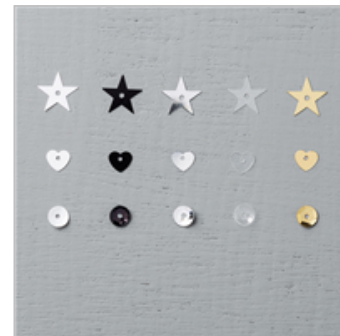

139684

\$25.00

Stampin' Trimmer

126889

\$30.00

Sponge Daubers

133773

\$5.00

Metallics Sequin

Assortment

138390

\$5.00

Subtles Enamel

Shapes

141679

\$9.00