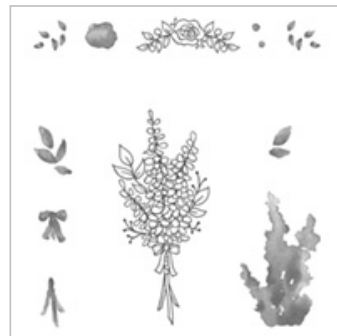

Supply List

Nov 18, 2018

Kimberly Van Diepen

719-360-1242

stampinbythesea@me.com

www.stampinbythesea.com

Picture Perfect
Birthday
Photopolymer Stamp
Set
145519
\$17.00

Lots Of Lavender
Photopolymer Stamp
Set
147194
\$0.00