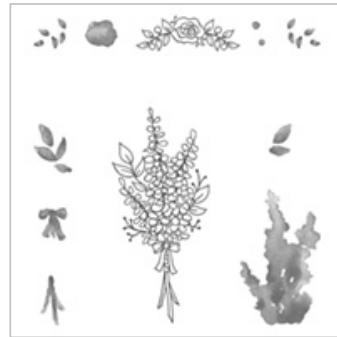

# Supply List

Feb 22, 2019

Kimberly Van Diepen

719-360-1242

[stampinbythesea@me.com](mailto:stampinbythesea@me.com)

[www.stampinbythesea.com](http://www.stampinbythesea.com)

Picture Perfect  
Birthday  
Photopolymer Stamp  
Set  
145519  
\$17.00

Lots Of Lavender  
Photopolymer Stamp  
Set  
147194  
\$0.00

Whisper White 8-1/2"  
X 11" Thick Cardstock  
140272  
\$7.75

Whisper White 8-1/2"  
X 11" Cardstock  
100730  
\$9.75

Wisteria Wonder 8-1/2"  
X 11" Cardstock  
122922  
\$8.00