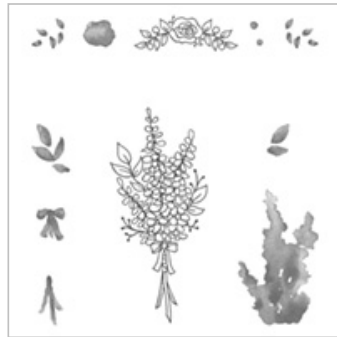

Supply List

Jun 21, 2018

Kimberly Van Diepen

719-360-1242

stampinbythesea@me.com

www.stampinbythesea.com

Picture Perfect
Birthday
Photopolymer Stamp
Set
145519
\$17.00

Lots Of Lavender
Photopolymer Stamp
Set
147194
\$0.00