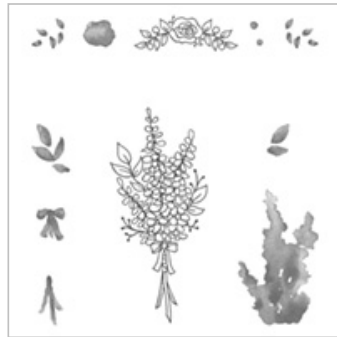

Supply List

Aug 15, 2018

Kimberly Van Diepen

719-360-1242

stampinbythesea@me.com

www.stampinbythesea.com

Picture Perfect
Birthday
Photopolymer Stamp
Set
145519
\$17.00

Lots Of Lavender
Photopolymer Stamp
Set
147194
\$0.00