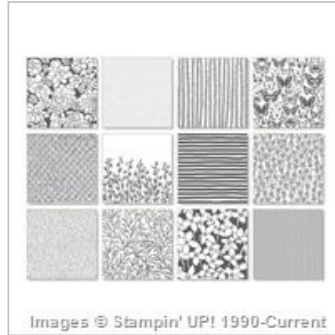

Sheer Perfection
Designer Vellum

Stack

138639

$0.00