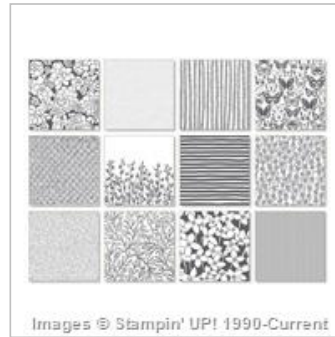

Sheer Perfection
Designer Vellum

Stack

138639

$0.00