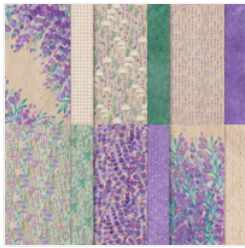

Supply List

Oct 11, 2024

Susan Campfield

(651) 653-2208

susan@suestampfield.com

www.suestampfield.com

[Perennial
Lavender 12" X
12" \(30.5 X 30.5
Cm\) Designer
Series Paper -
162593](#)

Price: \$12.50

[Go To Greetings
Cling Stamp Set
\(English\) - 158763](#)

Price: \$24.00

[Painted Lavender
Dies - 162596](#)

Price: \$32.00

[Nested Essentials
Dies - 161597](#)

Price: \$34.00

[Purple Fine
Shimmer Gems -
162611](#)