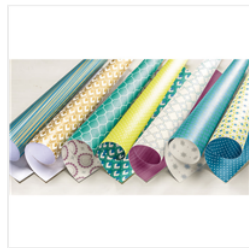

Supply List

Sep 29, 2020

Jackie Beers

jackie@jackiebeers.com

Bluelinestamping.com

[Hello Friend Clear-Mount Stamp Set - 144059](#)

Price: \$21.00

[Eastern Palace Specialty Designer Series Paper - 144147](#)