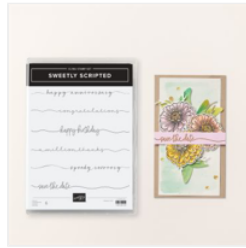

Supply List

Oct 11, 2024

Susan Campfield

(651) 653-2208

susan@suestampfield.com

www.suestampfield.com

[Simply Zinnia Dies](#)
- 163479

[Sweetly Scripted Cling Stamp Set \(English\)](#) - 163600

[Flowering Zinnias 12" X 12" \(30.5 X 30.5 Cm\) Designer Series Paper](#) - 163469

[Nested Essentials Dies](#) - 161597

[Iridescent Rhinestones Basic Jewels](#) - 158130

[Melon Mambo Classic Stampin' Pad](#) - 147051