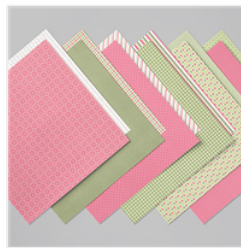

Supply List

Aug 12, 2020

Jackie Beers

jackie@jackiebeers.com

Bluelinestamping.com

[Stamp Set
Photopolymer
Festive Post -
153460](#)

Price: \$17.00

[Rectangular
Postage Stamp
Punch - 152709](#)

Price: \$18.00

[Heartwarming
Hugs Designer
Series Paper -
153492](#)

Price: \$11.50

[Real Red 3/8" \(1
Cm\) Double-
Stitched Satin
Ribbon - 151155](#)

Price: \$7.50

[Whisper White 8-
1/2" X 11" Thick
Cardstock -
140272](#)