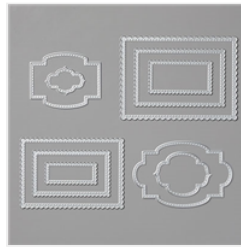

Supply List

Jul 5, 2020

Tracy Bradley

tracy@stampingwithtracy.com

www.stampingwithtracy.com

[Playing With Patterns 6" X 6" \(15.2 X 15.2 Cm\) Designer Series Paper - 152490](#)

Price: \$11.50

[Blossoms In Bloom Photopolymer Stamp Set \(English\) - 152684](#)

Price: \$22.00

[Stitched So Sweetly Dies - 151690](#)

Price: \$32.00

[Meadow Moments Embossing Folders - 153126](#)

Price: \$8.00

[Misty Moonlight Classic Stampin' Pad - 153118](#)

Price: \$7.50

[Misty Moonlight 8-1/2" X 11" Cardstock - 153081](#)