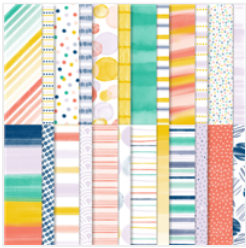

Supply List

Jul 5, 2020

Tracy Bradley

tracy@stampingwithtracy.com

www.stampingwithtracy.com

[Playing With Patterns 6" X 6" \(15.2 X 15.2 Cm\) Designer Series Paper - 152490](#)

Price: \$11.50

[Blossoms In Bloom Photopolymer Stamp Set \(English\) - 152684](#)

Price: \$22.00

[Stitched So Sweetly Dies - 151690](#)

Price: \$32.00

[Meadow Moments Embossing Folders - 153126](#)

Price: \$8.00

[Misty Moonlight Classic Stampin' Pad - 153118](#)

Price: \$7.50

[Misty Moonlight 8-1/2" X 11" Cardstock - 153081](#)