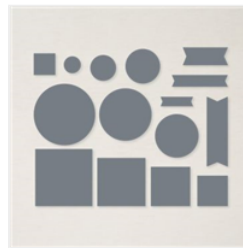

Supply List

Aug 19, 2022

Tracy Bradley

tracy@stampingwithtracy.com

www.stampingwithtracy.com

Soft Seedlings
Cling Stamp Set
(English) - 159905

Price: \$20.00

Texture Chic 12" X
12" (30.5 X 30.5
Cm) Specialty
Designer Series
Paper - 158808

Price: \$15.00

Stylish Shapes
Dies - 159183

Price: \$30.00

Timber 3D
Embossing Folder
- 156406

Price: \$10.00

Pool Party Classic
Stampin' Pad -
147107

Price: \$8.00

Basic White 8-1/2"
X 11" Thick
Cardstock -
159229