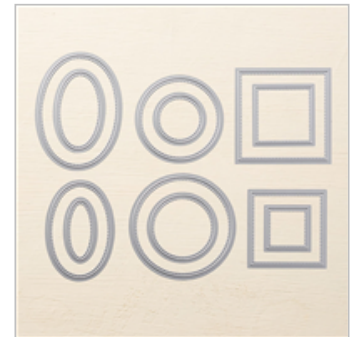

[Stitched Shapes Dies](#)

145372

$30.00