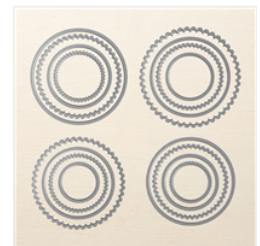

Price: \$6.50

Calypso Coral
Classic Stampin'
Pad - 126983

Price: \$6.50

Old Olive Classic
Stampin' Pad -
126953

Price: \$6.50

Rich Razzleberry
Classic Stampin'
Pad - 126950

Price: \$6.50

Layering Circles
Dies - 141705

Price: \$35.00

Big Shot - 143263

Price: \$110.00

Fast Fuse
Adhesive - 129026

Price: \$10.00

Stampin'
Dimensionals -
104430

Price: \$4.25