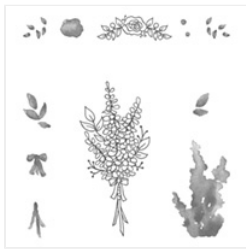

Supply List

Dec 10, 2023

Patsy Waggoner
stampstodiefor@gmail.com
www.stampstodiefor.com

Lots Of Lavender
Photopolymer
Stamp Set -
147194

Price: \$0.00

Cake Soirée Clear-
Mount Stamp Set -
145745

Price: \$35.00