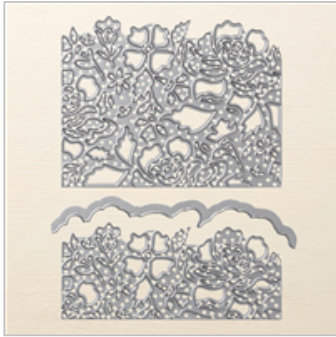

Supply List

May 21, 2018

Debbie Crowley

732-397-9128

expressivelydeb@gmail.com

<http://www.expressivelydeb.com>

Detailed Floral Thinlits

Dies

141482

\$29.00

Butterfly Basics

Photopolymer Stamp

Set

137154

\$24.00

Night Of Navy 8-1/2"