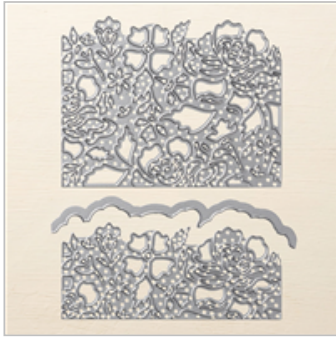

Supply List

Mar 17, 2018

Debbie Crowley

732-397-9128

expressivelydeb@gmail.com

www.expressivelydeb.com

Detailed Floral Thinlits

Dies

141482

$29.00