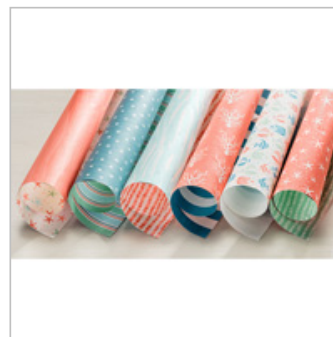

£27.50

[2016-2018 In Color Stampin' Write Markers](#)

141393

£13.50

[Soft Suede Classic Stampin' Pad](#)

126978

£6.00

[By The Shore Designer Series Paper](#)