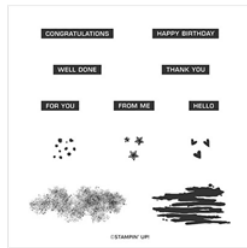

Supply List

Jan 17, 2022

Angie Pyjas

817-975-3141

ash2jay@aol.com

<http://www.stampingwithmore.com>

Floral Essence
Photopolymer
Stamp Set (En) -
149450

Price: \$17.00

Label Me Bold
Cling Stamp Set
(English) - 151631

Price: \$17.00

Whisper White 8-
1/2" X 11" Thick
Cardstock -
140272

Price: \$8.25

Fluid 100
Watercolor Paper -
149612

Price: \$9.00

Gorgeous Grape
8-1/2" X 11"
Cardstock -
146987