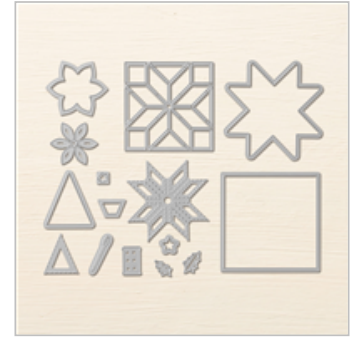

141680

\$9.00

Quilted Christmas
1/4" (6.4 Mm) Ribbon

144620

\$7.00

Quilt Top Textured
Impressions
Embossing Folder

144687

\$8.50