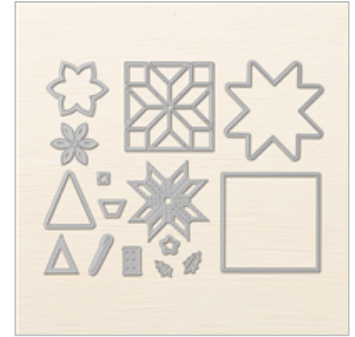

\$9.00

Quilted Christmas  
1/4" (6.4 Mm) Ribbon

144620

\$7.00

Quilt Top Textured  
Impressions  
Embossing Folder

144687

\$8.50

Quilt Builder Framelits  
Dies