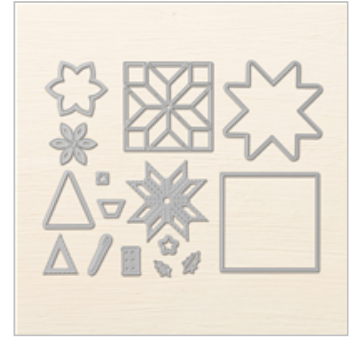

\$9.00

Quilted Christmas  
1/4" (6.4 Mm) Ribbon

144620

\$7.00

Quilt Top Textured  
Impressions  
Embossing Folder

144687

\$8.50

Quilt Builder Framelits  
Dies