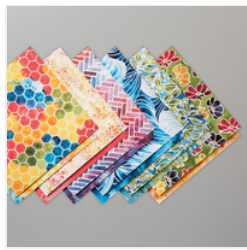

Supply List

Sep 25, 2021

Brian King

stampwithbrian@gmail.com

<http://stampwithbrian.com>

[Silhouette Scenes Cling Stamp Set \(En\) - 149223](#)

Price: \$23.00

[See A Silhouette Designer Series Paper - 149443](#)

Price: \$11.50

[Stitched Shapes Dies - 145372](#)

Price: \$30.00

[Layering Ovals Dies - 141706](#)

Price: \$35.00

[Wild Rose Dies - 149547](#)

Price: \$34.00

[Pacific Point 8-1/2" X 11" Cardstock - 111350](#)