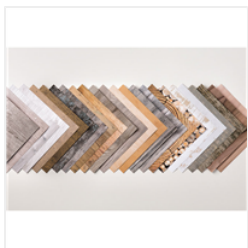

Supply List

Dec 8, 2021

France "Frenchie" Martin

936-646-2070

frenchiestamps@hotmail.com

<http://www.frenchiestamps.com>

Country Livin'
Clear-Mount
Stamp Set -
141925

Country Livin'
Wood-Mount
Stamp Set -
141922

Feather Together
Photopolymer
Stamp Set -
141597

Crumb Cake 8-1/2"
X 11" Cardstock -
120953

Soft Suede 8-1/2"
X 11" Cardstock -
115318

Wood Textures
Designer Series
Paper Stack -
144177

Basic Gray 8-1/2"
X 11" Cardstock -
121044

Soft Suede Classic
Stampin' Pad -
126978

Tuxedo Black
Memento Ink Pad -
132708

Linen Thread -
104199

Fine-Tip Glue Pen
- 138309