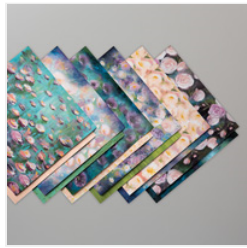

Supply List

Dec 7, 2021

Linda Schnabel

262-334-1009

lindaluvs2stamp@aol.com

www.lindaluvs.stampinup.net

**Strong & Beautiful
Cling Stamp Set -
148732**

Price: \$25.00