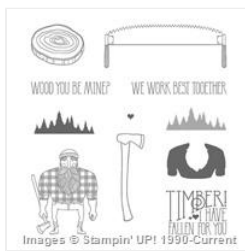

Supply List

Jun 9, 2023

Diana Gibbs

602-339-2776

digibbs@stampingwithdi.com

www.stampingwithdi.com

Wood You Be Mine
Photopolymer
Stamp Set -
137134

Price: \$23.95