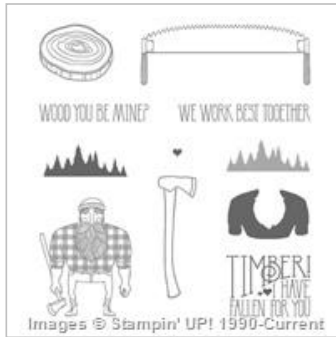

# Supply List

Aug 24, 2019

Diana Gibbs

602-339-2776

[digibbs@stampingwithdi.com](mailto:digibbs@stampingwithdi.com)

[www.stampingwithdi.com](http://www.stampingwithdi.com)

[Wood You Be Mine Photopolymer Stamp Set](#)