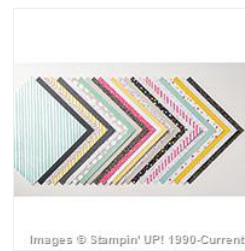

Price: \$17.00

**It's My Party  
Designer Washi  
Tape - 140556**

Price: \$8.00

**It's My Party  
Enamel Dots -  
140554**

Price: \$4.00

**It's My Party  
Designer Series  
Paper Stack -  
140552**

Price: \$26.00