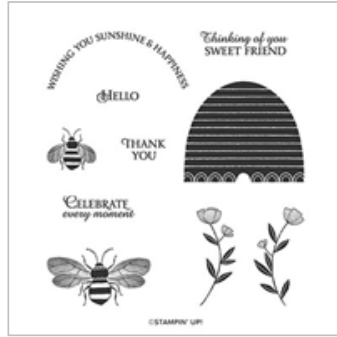

Supply List

Mar 31, 2020

Tracy Bradley

tracy@stampingwithtracy.com

www.stampingwithtracy.com

[Golden Honey
Specialty Designer
Series Paper](#)

152311

\$0.00

[Honey Bee Cling
Stamp Set](#)

151527

\$20.00

[Detailed Bee Dies](#)

151526

\$26.00

[Honey Bee Bundle](#)

153792