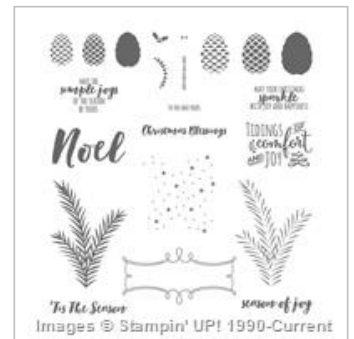

\$8.00

Images © Stampin' UP! 1990-Current

Emerald Envy 8-1/2"

X 11" Cardstock

141415

\$8.00

Images © Stampin' UP! 1990-Current

Emerald Envy Classic

Stampin' Pad

141396

\$6.50

Images © Stampin' UP! 1990-Current

Whisper White 8-1/2"

X 11" Cardstock

100730

\$9.00