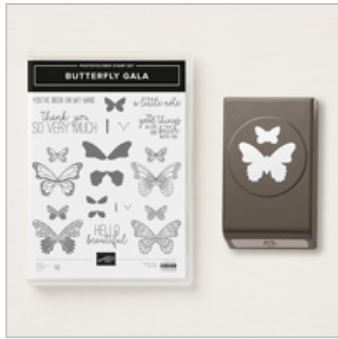

Supply List

Feb 20, 2020

Rick Adkins

256-213-1965

rick@rckinsmonstudio.net

www.rckinsmonstudio.stampinup.net

[Butterfly Gala
Photopolymer Bundle](#)

150599

$35.00