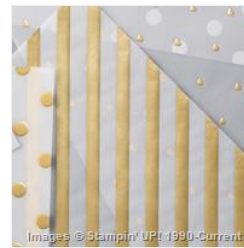

Supply List

Feb 27, 2024

Libby Fens

713-628-1516

libbyfens@gmail.com

libbystamp.wordpress.com

Time Of Year
Photopolymer
Stamp Set -
141790

Price: \$10.00

Bunch Of Banners
Framelits Dies -
141488

Price: \$27.00

Tree Punch -
135859

Price: \$18.00

Gold Fancy
Designer Vellum
Foil - 133363

Price: \$11.00

Candy Cane Lane
Designer Series
Paper - 141981

Price: \$11.00

Emerald Envy
Solid Baker's
Twine - 141686

Price: \$3.00

Emerald Envy 8-
1/2" X 11"
Cardstock -
141415

Price: \$8.00

Whisper White 8-
1/2" X 11"
Cardstock -
100730

Price: \$9.75

Real Red Classic
Stampin' Pad -
126949