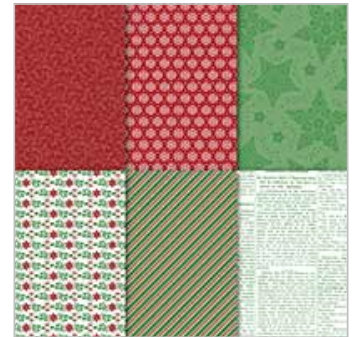

[Dashing Along
Designer Series
Paper](#)

149903
$11.00