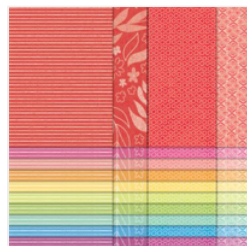

Textured Floral
Dies - 161231

Price: \$34.00

Friends For Life
Dies (English) -
163364

Price: \$34.00

Poppy Parade 8-
1/2" X 11"
Cardstock -
119793

Price: \$11.50

Lemon Lime Twist
8-1/2" X 11"
Cardstock -
144245

Price: \$11.50

Basic White 8-1/2"
X 11" Cardstock -
159276

Price: \$13.00

Brights 6" X 6"
(15.2 X 15.2 Cm)
Designer Series
Paper - 163775

Price: \$12.50

Poppy Parade
Classic Stampin'
Pad - 147050

Price: \$9.00