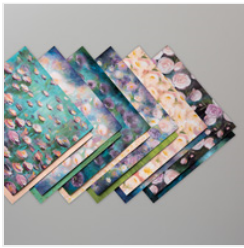

Supply List

Apr 12, 2024

Tracy Bradley

tracy@stampingwithtracy.com

www.stampingwithtracy.com

Perennial Essence
Designer Series
Paper - 149100

Price: \$11.50

Kindness &
Compassion Cling-
Mount Stamp Set -
151342

Price: \$20.00

Layering Ovals
Dies - 141706

Price: \$35.00

Highland Heather
Classic Stampin'
Pad - 147103

Price: \$9.00

Gorgeous Grape
8-1/2" X 11"
Cardstock -
146987

Price: \$10.00

Highland Heather
8-1/2" X 11"
Cardstock -
146986