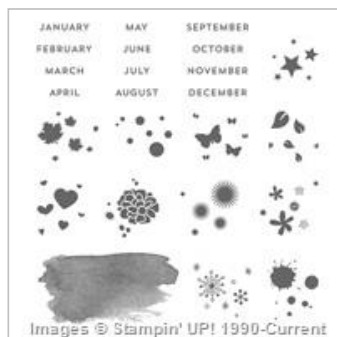

Supply List

Jun 27, 2017

Elizabeth Gross

lillylovespaper@gmail.com

lillylovespaper.blogspot.com.au

[Fabulous Flora Wood-Mount Stamp Set](#)

141806

\$26.00

[Perpetual Birthday Calendar Photopolymer Stamp Set](#)

137167

\$42.00

[Emerald Envy A4 Cardstock](#)

141420

\$14.00

[Emerald Envy Classic Stampin' Pad](#)

141396