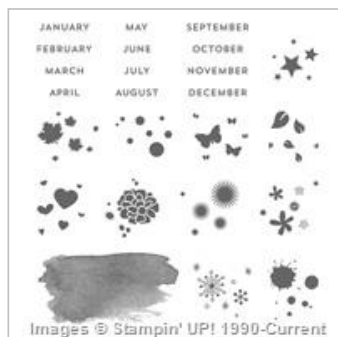

Supply List

Oct 17, 2017

Elizabeth Gross
lillylovespaper@gmail.com
lillylovespaper.blogspot.com.au

[Fabulous Flora Wood-Mount Stamp Set](#)

141806
\$26.00

[Perpetual Birthday Calendar Photopolymer Stamp Set](#)

137167
\$42.00

[Emerald Envy A4 Cardstock](#)

141420
\$14.00

[Emerald Envy Classic Stampin' Pad](#)

141396
\$11.50

[Silver Metallic Thread](#)

138402
\$5.25

[Kraft 12" X 12" \(30.5 X 30.5 Cm\) Cardstock](#)