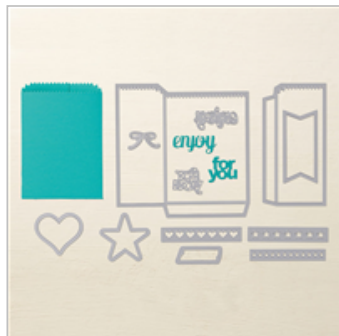

133674
\$12.25

[2016-2018 In Color Enamel Shapes](#)

141410
\$15.75

[Vellum A4 Cardstock](#)

106584
\$11.50

Supply List

May 21, 2018

Elizabeth Gross
lillylovespaper@gmail.com
lillylovespaper.blogspot.com.au