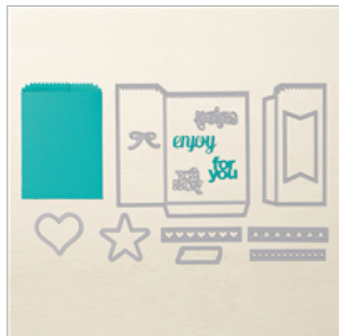

Supply List

Dec 17, 2017

Elizabeth Gross

lillylovespaper@gmail.com

lillylovespaper.blogspot.com.au

[Mini Treat Bag](#)

[Thinlits Dies](#)

137547

$66.00