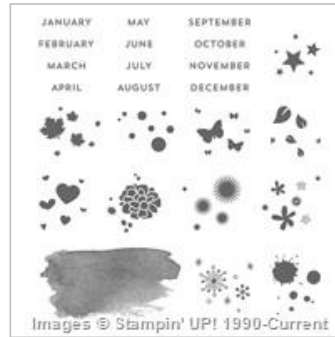

Supply List

Aug 19, 2017

Elizabeth Gross

lillylovespaper@gmail.com

lillylovespaper.blogspot.com.au

[Fabulous Flora Wood-Mount Stamp Set](#)

141806

\$26.00

[Perpetual Birthday Calendar Photopolymer Stamp Set](#)

137167

\$42.00

[Emerald Envy A4 Cardstock](#)

141420

\$14.00

[Emerald Envy Classic Stampin' Pad](#)

141396