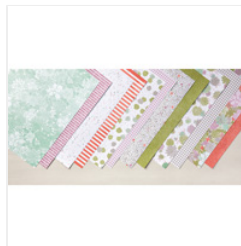

Sweet & Sassy
Framelits Dies -
141707

Price: \$35.00

Sunshine Wishes
Thinlits Dies -
141489

Price: \$27.00

Falling Petals
Textured
Impressions
Embossing Folder
- 142761

Price: \$8.50

Big Shot - 143263

Price: \$110.00

Sealed With Love
Photopolymer
Stamp Set -
142815

Price: \$21.00

Sealed With Love
Photopolymer
Bundle - 144705

Price: \$45.75

Succulent Garden
Designer Series
Paper - 142778

Price: \$11.00

Early Espresso 8-
1/2" X 11"
Cardstock -
119686