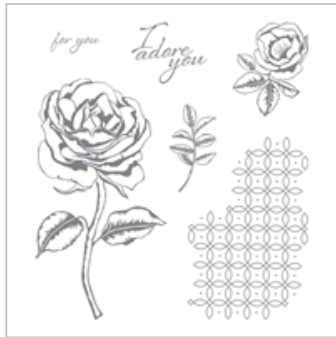

Supply List

Mar 17, 2018

Place Order

stampin365@gmail.com

[Graceful Garden](#)
[Clear-Mount Stamp](#)

[Set](#)

143849

$19.00