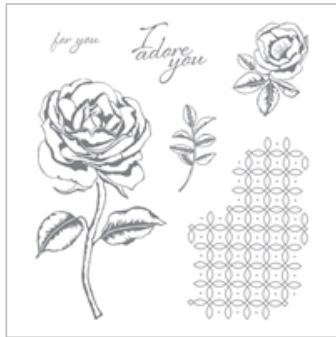

Supply List

Oct 23, 2018

Place Order

stampin365@gmail.com

[Graceful Garden](#)
[Clear-Mount Stamp](#)

[Set](#)
143849
$19.00