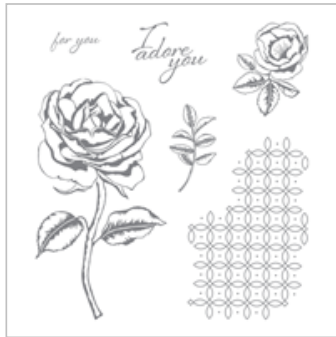

Supply List

May 21, 2018

Place Order

stampin365@gmail.com

[Graceful Garden](#)
[Clear-Mount Stamp](#)

[Set](#)
143849
$19.00